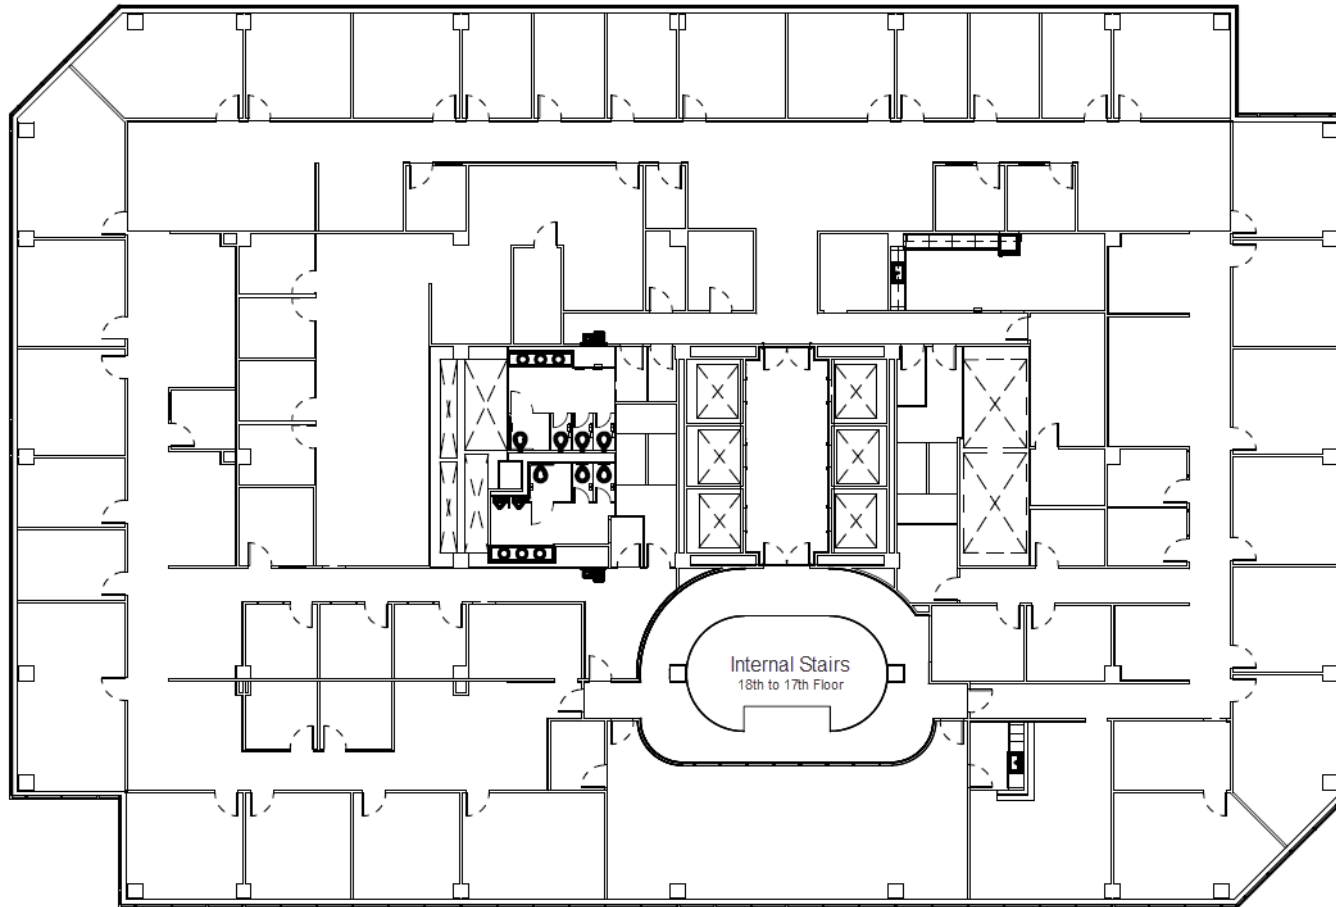

18TH FLOOR
19,450 RSF

501
EAST KENNEDY

Nancy Herz | 813.505.7962 | nherz@pky.com | tampa.pky.com

PARKWAY