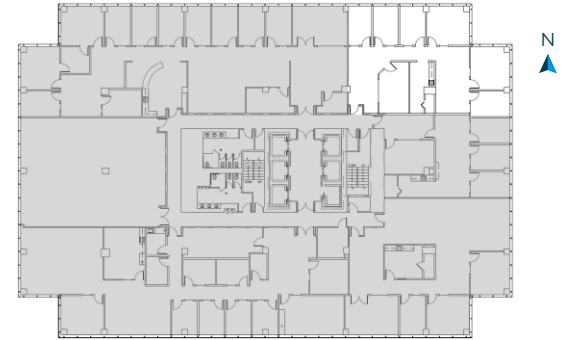

**501 E. Kennedy Blvd.**

Tampa, FL 33602

**Suite 1050**

**2,458 RSF**

Nancy Herz

813.505.7962

nherz@pky.com

All areas, dimensions and conditions are approximate and subject to change and should be verified.