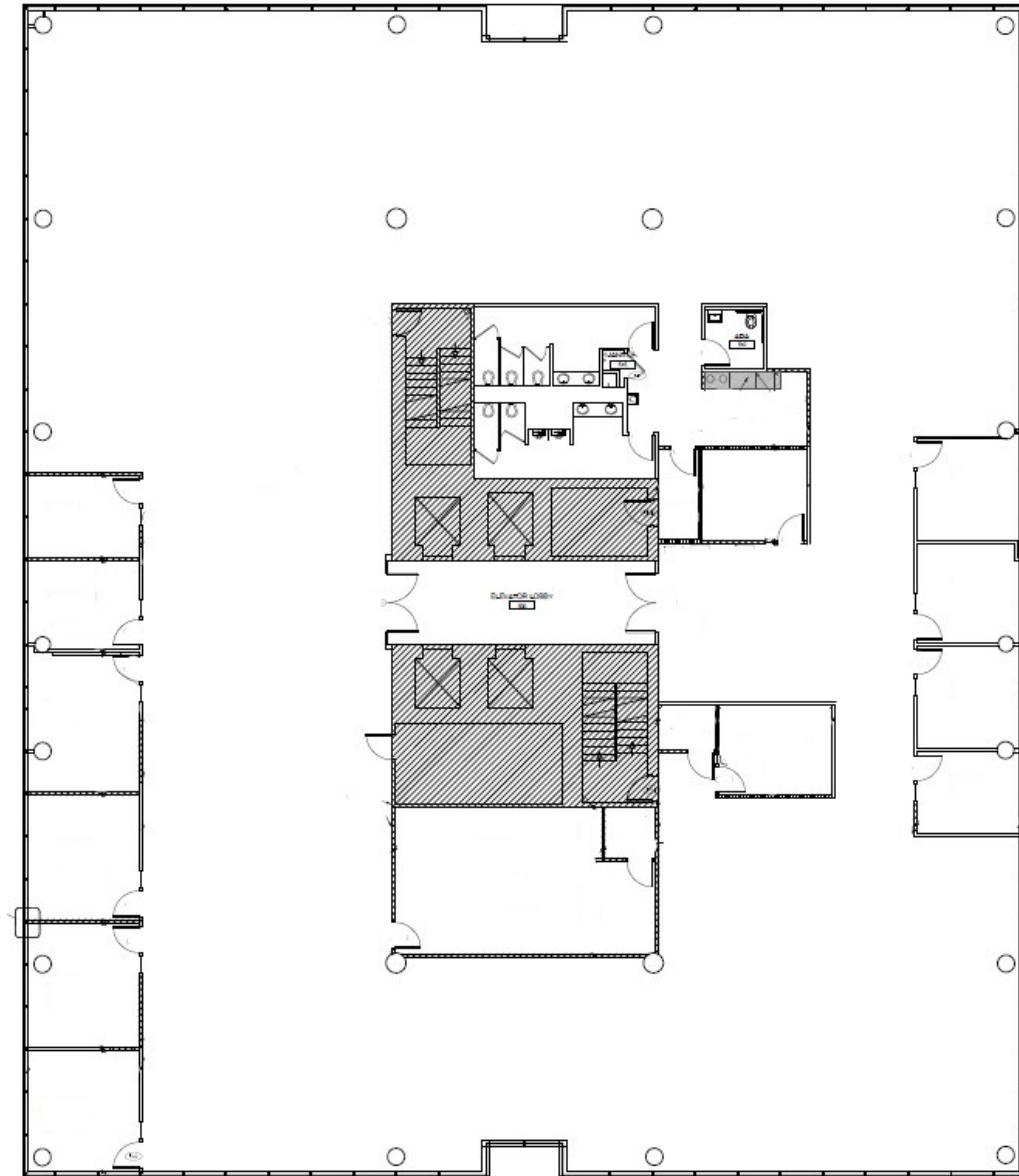

Westshore Corporate Center

600 N. Westshore Blvd.
Tampa, FL 33609

Suite 500 16,725 RSF

Nancy Herz
813.505.7962
nherz@pky.com

All areas, dimensions and conditions are approximate and subject to change and should be verified.