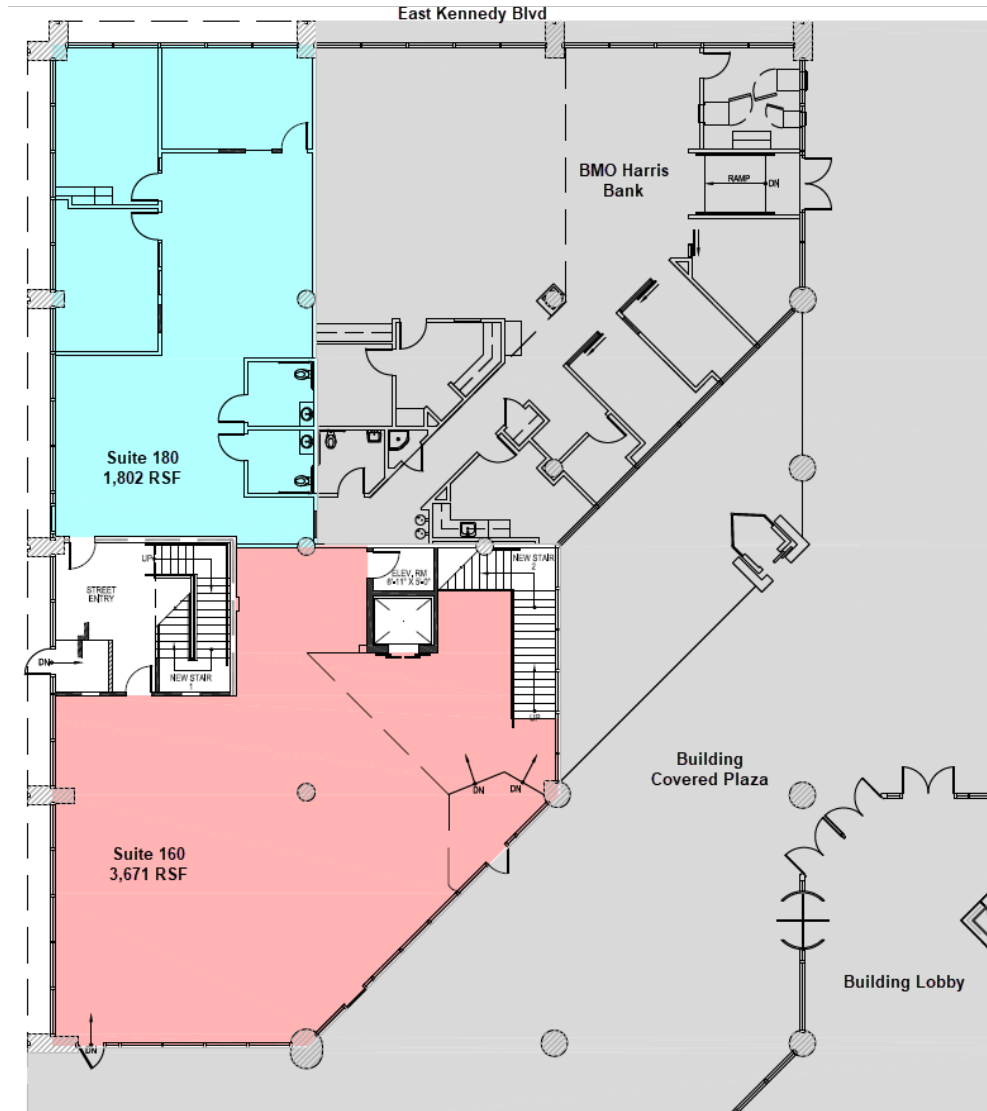

501 E. Kennedy Blvd.

Tampa, FL 33602

First Floor Retail 5,473 RSF

Suite 180: 1,802 RSF

Suite 160: 3,671 RSF

Nancy Herz
813.505.7962
nherz@pky.com

KEY PLAN

All areas, dimensions and conditions are approximate and subject to change and should be verified.