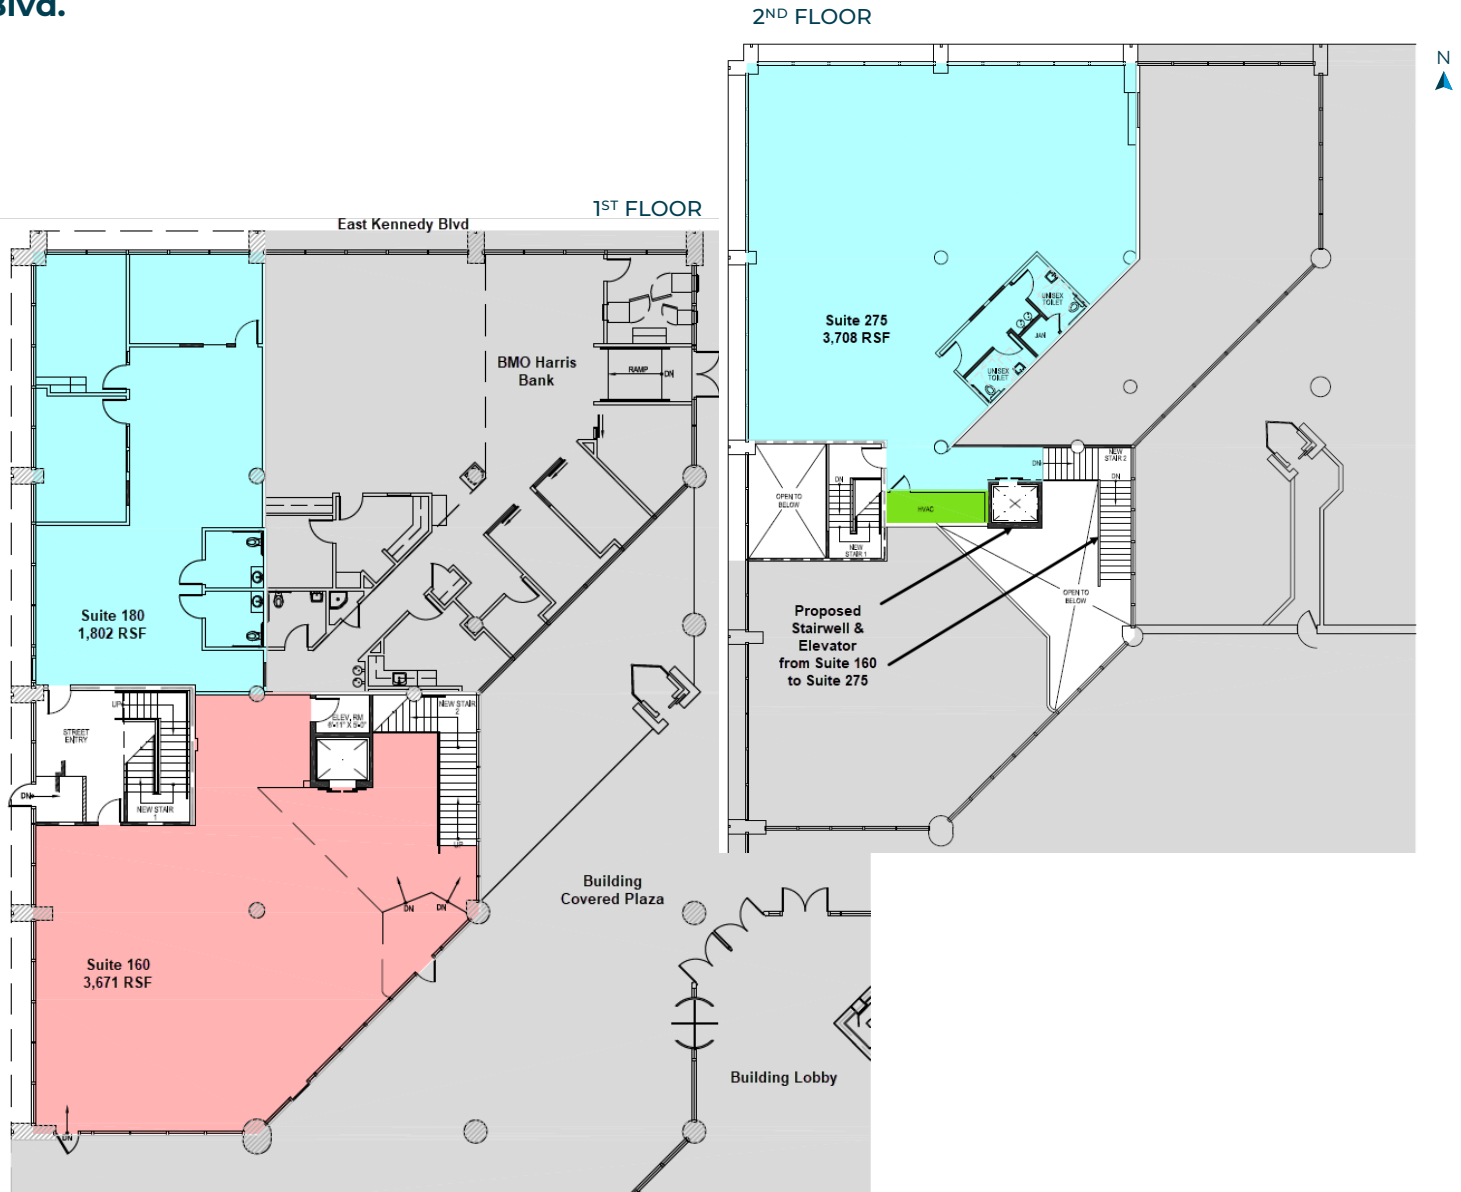

501 E. Kennedy Blvd.

Tampa, FL 33602

Retail

First Floor:

Suite 180: 1,802 RSF

Suite 160: 3,671 RSF

Second Floor:

Suite 275: 3,708 RSF

Nancy Herz

813.505.7962

nherz@pky.com

All areas, dimensions and conditions are approximate and subject to change and should be verified.