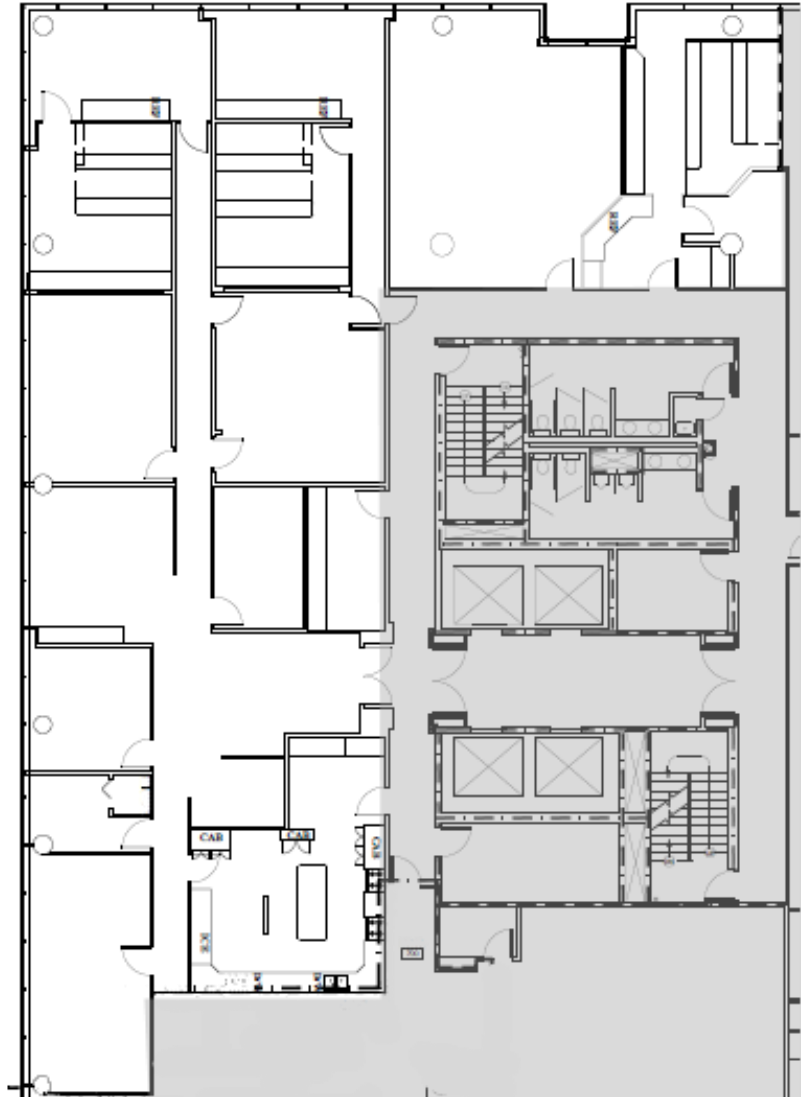

Westshore Corporate Center

600 N. Westshore Blvd.

Tampa, FL 33609

Suite 750

6,065 RSF

Nancy Herz
813.505.7962
nherz@pky.com

KEY PLAN

All areas, dimensions and conditions are approximate and subject to change and should be verified.