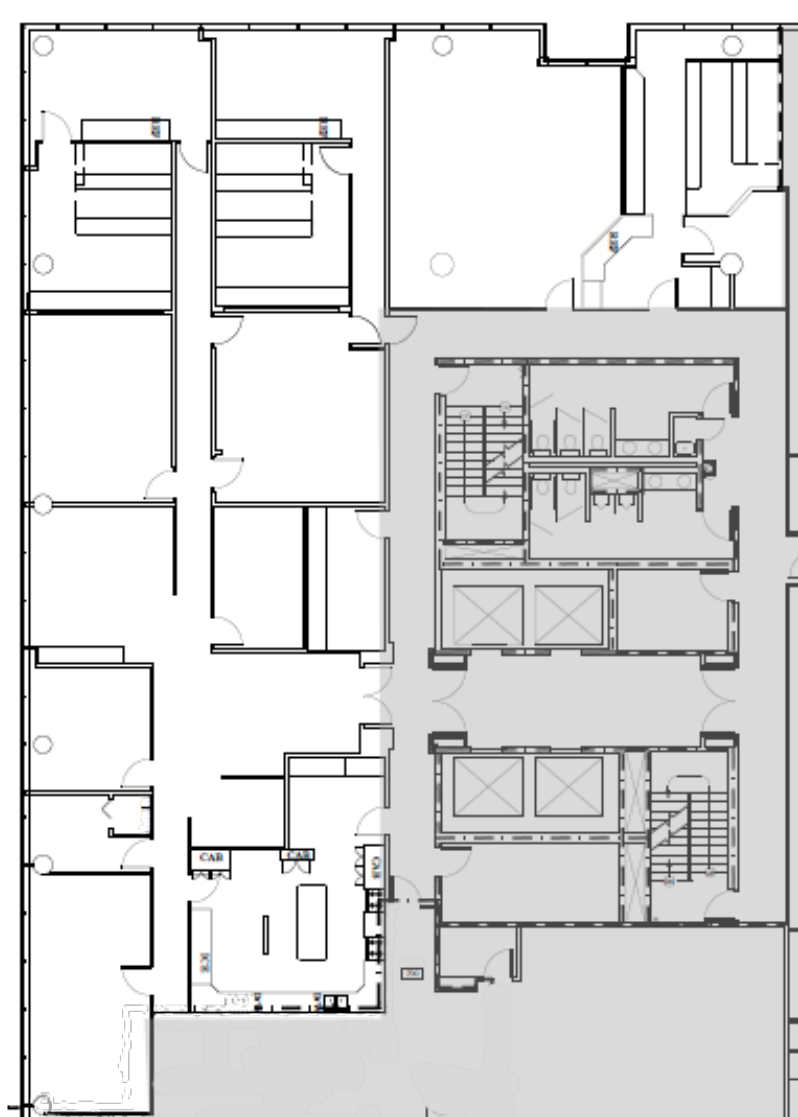

Westshore Corporate Center

600 N. Westshore Blvd.
Tampa, FL 33609

Suite 702
6,065 RSF

Nancy Herz
813.505.7962
nherz@pky.com

KEY PLAN

All areas, dimensions and conditions are approximate and subject to change and should be verified.