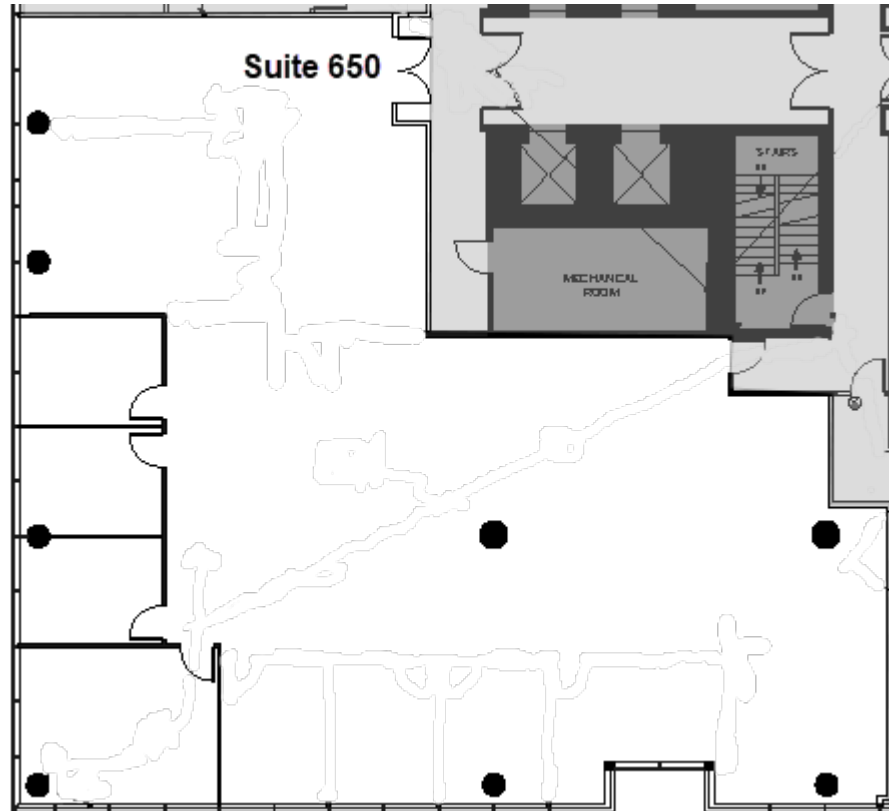

Westshore Corporate Center

600 N. Westshore Blvd.
Tampa, FL 33609

Suite 650
5,477 RSF

Nancy Herz
813.505.7962
nherz@pky.com

KEY PLAN

All areas, dimensions and conditions are approximate and subject to change and should be verified.