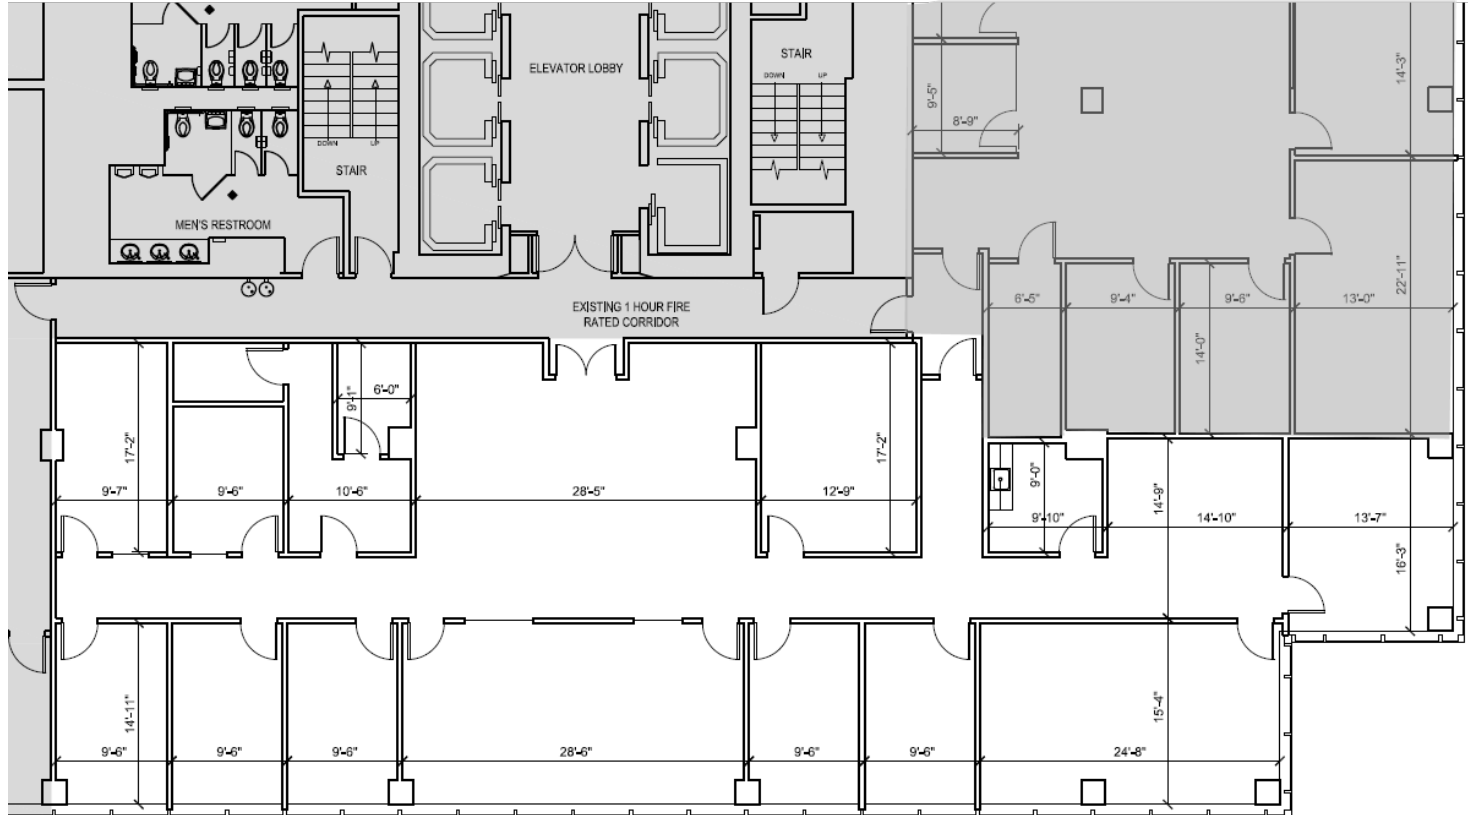

501 E. Kennedy Blvd.

Tampa, FL 33602

Suite 801 4,539 RSF

Nancy Herz
813.505.7962
nherz@pky.com

KEY PLAN

All areas, dimensions and conditions are approximate and subject to change and should be verified.