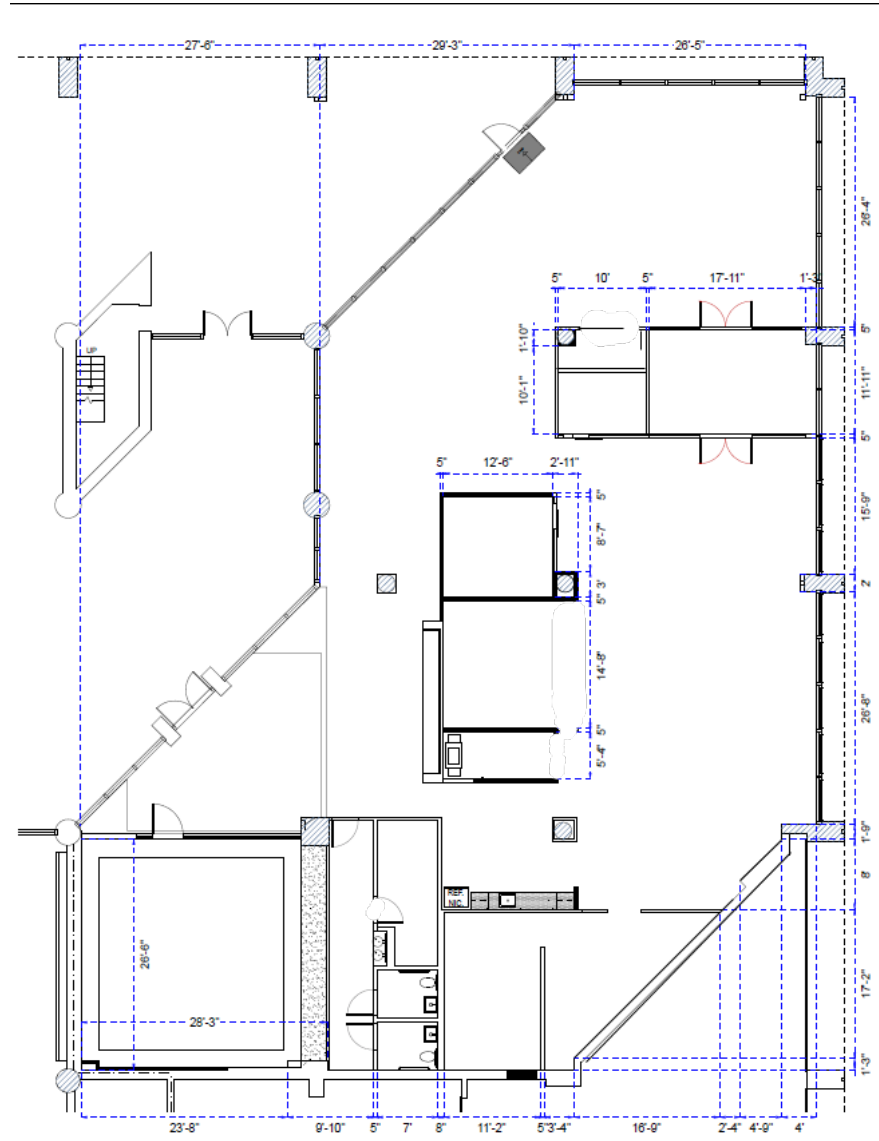

501 E. Kennedy Blvd.

Tampa, FL 33602

Suite 100
7,751 RSF

Nancy Herz
813.505.7962
nherz@pky.com

KEY PLAN

All areas, dimensions and conditions are approximate and subject to change and should be verified.